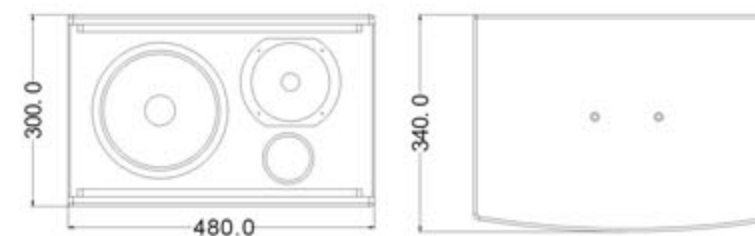

CONFIGURATION

FREQUENCY RESPONSE	38Hz-20kHz
DRIVERS	2×8" (200mm) LF driver 2×1" (25mm) exit compression driver
RATED POWER	200W RMS
SENSITIVITY	93dB/ 1watt/1 metre
MAXIMUM SPL	116 dB continuous, 122 dB peak
IMPEDANCE	4 ohms nominal
CROSSOVER	2.2 kHz passive
DIMENSIONS	790mm×395mm×580mm (1pair)
NET WEIGHT	14 kg
GROSS WEIGHT	32kg

FREQUENCY RESPONSE(-3dB)	30Hz-18kHz
DRIVERS	1×12" (300mm) Woofer 2×4" (100mm) cone mid 2×3" (75mm) cone tweeter
RATED POWER	250W RMS
SENSITIVITY	94dB/ 1watt/1 metre
MAXIMUM SPL	118 dB continuous, 126 dB peak
IMPEDANCE	8 ohms nominal
CROSSOVER FREQUENCIES	1.5kHz 3kHz passive
PACKAGE SIZE	695mm×424mm×648mm (1pair)
NET WEIGHT	18.6 kg
GROSS WEIGHT	42kg