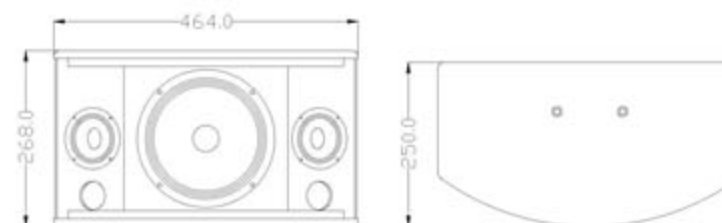

FEATURES

- Three speakers three way system for KTV
- One 8" woofer two 3" paper cone tweeter
- Protection function, double alnico magnetic flow design
- Natural and fluent sound to provide stereo sound field

产品特点

- 高质量单元配置，高密度复合板箱体
- 标准吊挂装置
- 超长品质保证期：品质与信心的保证

适用范围

- 用于全音域扩声、卡拉OK系统
- 背景音乐，量贩式卡拉OK等

CONFIGURATION

FREQUENCY RESPONSE(-3dB)	38Hz-18kHz
DRIVERS	1×8" (200mm) Woofer 2×3" (75mm) cone tweeter
RATED POWER	100W RMS
SENSITIVITY	90dB/ 1watt/1 metre
MAXIMUM SPL	110 dB continuous, 116 dB peak
IMPEDANCE	8 ohms nominal
CROSSOVER FREQUENCIES	1.5 kHz passive
PACKAGE SIZE	586mmx340mmx541mm (1pair)
NET WEIGHT	7.4 kg
GROSS WEIGHT	18kg

KS series **KS-310**

Three-way Loudspeaker System

The **KS-310** is three speakers three way speaker for KTV, one 10" woofer, two 3" cone tweeter

KS-310是一款单10寸三单元三分音全音域音箱。采用一只10寸发泡边低音单元，两只3寸纸锥高音，箱体采用高密度复合板，特殊喷涂制作。

KS-510是一款单10寸五单元三分音全音域音箱。采用一只10寸发泡边低音单元，两只4寸纸盆中音，两只2.5寸纸盆高音，箱体采用高密度复合板，特殊喷涂制作。

FEATURES

- Five speakers three way speaker for KTV
- Protection function, double magnetic design
- Natural and fluent sound to provide stereo sound field