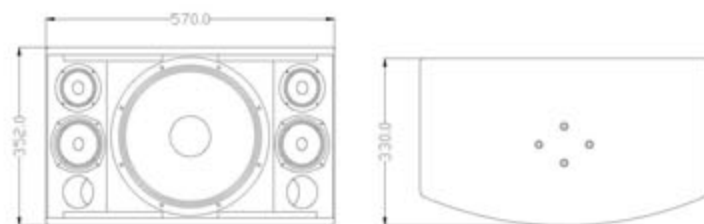

CONFIGURATION

KS series KS-408

Two-way Loudspeaker System

The KS-408 is four speakers two way speaker for KTV, two 8" woofer, two 1" driver with horn

KS-408是一款双8寸四单元组合式全音域音箱。采用两只8寸发泡边低音单元，2只1寸喉口25芯高分子聚酯膜高音驱动器配置140°x140°宽指向性号角，箱体采用高密度复合板，特殊喷涂制作。

FEATURES

- Four speakers two way speaker for KTV
- Two 8" woofer two 1" driver with horn
- Protection function, double alnico magnetic flow design
- Natural and fluent sound to provide stereo sound field

产品特征

- 高质量单元配置，高密度复合板箱体
- 辅助声场设计技术应用
- 标准悬挂装置
- 超长品质保证期：品质与信心的保证

适用范围

- 用于全音域扩声、高级卡拉OK包房
- 多功能厅、高级酒店会所