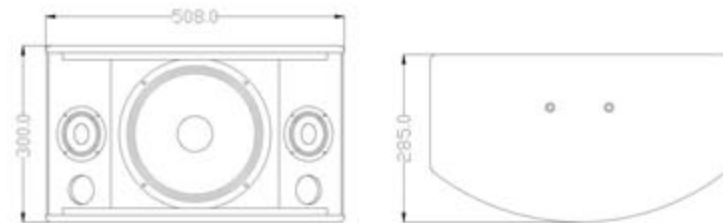

CONFIGURATION

KS series **KS-510**

Three-way Loudspeaker System

The **KS-510** is five speakers three way speaker for KTV, one 10" woofer, two 4" cone mid, two 2.5" cone tweeter.

KS-510是一款单10寸五单元三分音全音域音箱。采用一只10寸发泡边低音单元，两只4寸纸盆中音，两只2.5寸纸盆高音，箱体采用高密度复合板，特殊喷涂制作。

FEATURES

- Five speakers three way speaker for KTV
- Protection function, double magnetic design
- Natural and fluent sound to provide stereo sound field

产品特点

- 高质量单元配置，高密度复合板箱体
- 标准吊挂装置
- 超长品质保证期：品质与信心的保证

适用范围

- 用于全音域扩声、卡拉OK系统
- 背景音乐，量贩式卡拉OK等