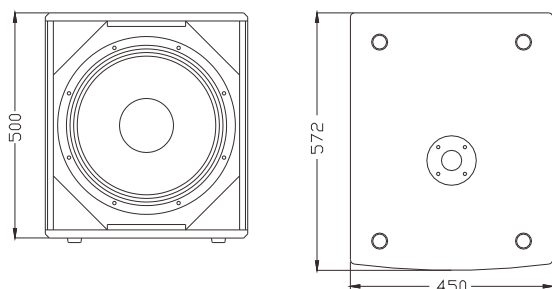

U series U115W U115WA

Sub-woofer System

U115W is a single 15" subwoofer, bass-reflex design, full and powerful sound Unit configuration: 1x15" 100mm high efficiency woofer. The cabinet is made of multilayer composite plywood with wear-resistant polyurea paint. U115WA is an active subwoofer.

U115W 是一款单15"超低音箱，倒相式箱体设计，具有声音丰满有力度。单元配置：1只15" 100芯低音单元。箱体采用多层复合夹板，耐磨聚脲喷涂。U115WA是一款有源音箱。

CONFIGURATION

FEATURES

- High quality unit configuration, high strength plywood housing
- Bass-reflex design, full and powerful sound
- Applications: multifunction halls, high-end hotel clubs, touring

产品特点

- 高质量单元配置，高强度夹板箱体
- 倒相式设计，声音丰满且有力度

适用范围

- 多功能厅、高级酒店会所
- 流动演出

MODEL	U115W	U115WA
FREQUENCY RESPONSE(-3dB)	40Hz-300Hz	40Hz-300Hz
DRIVERS	1×15"(385mm)/4"voice coil LF	1×15"(385mm)/4"voice coil LF
RATED POWER	600W RMS,2400W peak	1200W/4Ω
SENSITIVITY	99dB 1watt/1meter	--
MAXIMUM SPL	127dB continuous,133dB peak	127dB continuous,133dB peak
IMPEDANCE	8 ohms nominal	-
INPUT CONNECTORS	2×Speakon NL4	INPUT TYPE:Balanced Differential line
PACKAGE SIZE	670mm×550mm×605mm	670mm×550mm×605mm
NET WEIGHT	31 kg/pc	33 kg/pc
GROSS WEIGHT	34 kg/pc	36 kg/pc