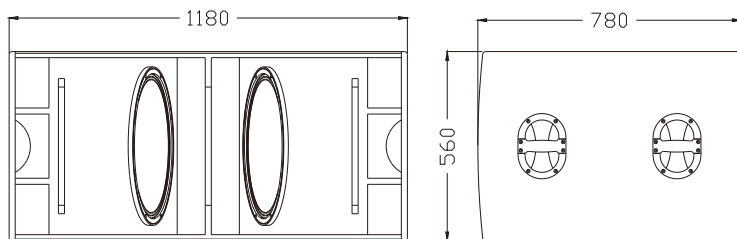

DLA series DLA218B

Line Array System

DLA218B is a dual 18" subwoofer. It features 2x18" 100mm voice coil woofer, bass-reflex design, can be used with line array and point source full range speakers to improve the low frequency performance. The cabinet is made of multilayer composite plywood with wear-resistant polyurea paint.

DLA218B是一款双18"超低音箱，带通号角式箱体结构，可与线性及点声源全频音箱配合使用，以提升低频表现；单元配置：2只18" 100芯低音单元，箱体采用多层复合夹板，耐磨聚脲喷涂。

CONFIGURATION

FEATURES

- High quality components, bass-reflex design, full and powerful sound
- Applications: meet a variety of occasions, can be combined with line array and point source full range speaker freely

产品特点

- 高品质单元配置，带通号角式箱体结构设计，音质丰满且有力

适用范围

- 满足多种场合使用:可与线性及点声源任意组合

MODEL
FREQUENCY RESPONSE(-3dB)
DRIVERS
RATED POWER
SENSITIVITY
MAXIMUM SPL
IMPEDANCE
INPUT CONNECTORS
PACKAGE SIZE
NET WEIGHT
GROSS WEIGHT

DLA218B
35Hz-150Hz
2×18"(460mm)/4"voice coil LF
1200W RMS,4800W peak
103dB 1watt/1meter
134dB continuous,140dB peak
4 ohms nominal
2×Speakon NL4
1272mm×872mm×658mm
80 kg/pc
92 kg/pc