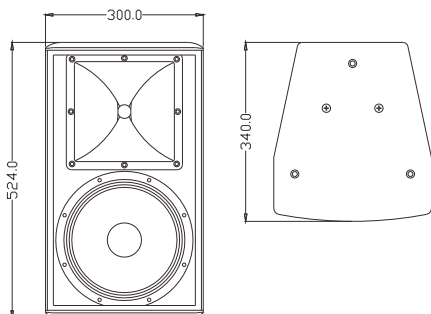

CONFIGURATION

FEATURES

- High quality plywood with special environmental protection paint
- Rotatable 100° × 70° horn;
- More full sub with back vent design
- Flexible mounting options
- Good used for KTV and entertainment venues

产品特征

- 高品质单元配置,多层复合夹板箱体
- 可旋转号角、多个吊挂点,满足不同安装需求
- 后倒相设计低音更加丰满
- 超长品质保证期:品质与信心的保证

适用范围

- KTV等娱乐场所