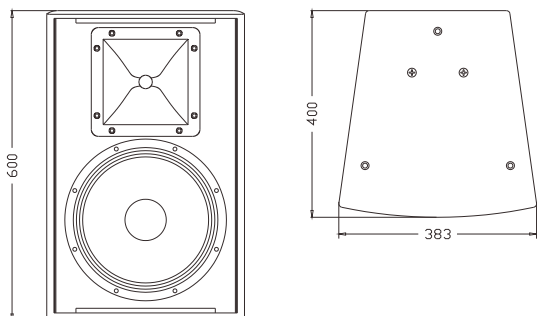

KHseries KH12

Two-way Loudspeaker System

The KH12 is a special designed for KTV fixed installation, two way full range speaker, in the human music listening sense has a good performance. Unit configuration: 1x12" high efficiency mid-bass unit, 1x1" exit throat 44mm polyimide diaphragm HF driver with 100°×70° rotatable horn. The cabinet is made of multilayer composite plywood with water-based environmental protection paint.

KH12是一款专门为KTV固定安装使用而设计的12"两分音全频音箱，在人声音乐听感方面都有很好的表现。单元配置：1只12"效率低音单元，1只1"喉口44芯高音驱动器配置100°×70°可旋转号角。箱体采用多层复合夹板，特殊环保喷涂制作。

CONFIGURATION

FEATURES

- High quality unit configuration
- Rotatable horn
- Multi-hanging points to meet different demands of installation
- Back vented design with rich bass sound
- Applications: KTV entertainment

产品特点

- 高品质单元配置，多层复合夹板箱体
- 可旋转号角、多个吊挂点，满足不同安装需求
- 后倒相设计低音更加丰满

适用范围

- KTV等娱乐场所

MODEL
FREQUENCY RESPONSE(-3dB)
FREQUENCY RESPONSE(-10dB)
DRIVERS

RATED POWER
SENSITIVITY
MAXIMUM SPL
IMPEDANCE
DISPERSION(-6dB)
CROSSOVER FREQUENCIES
INPUT CONNECTORS
PACKAGE SIZE
NET WEIGHT
GROSS WEIGHT

KH12
 45Hz-18kHz
 40Hz-20kHz
 1×12"(300mm)/3"voice coil LF
 1×1"(25mm) / 1.7"voice coil HF
 300W RMS,1200W peak
 97dB 1watt/1 metre
 122dB continuous,128dB peak
 6 ohms nominal
 100°×70°
 2KHz passive
 2×Speakon NL4
 490mm×475mm×695mm
 22 kg/pc
 25 kg/pc