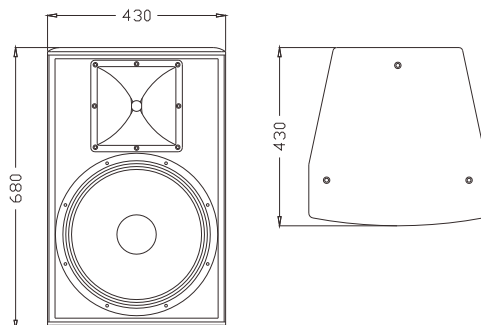

CONFIGURATION

MODEL

FREQUENCY RESPONSE(-3dB)

FREQUENCY RESPONSE(-10dB)

DRIVERS

RATED POWER

SENSITIVITY

MAXIMUM SPL

IMPEDANCE

DISPERSION(-6dB)

CROSSOVER FREQUENCIES

INPUT CONNECTORS

PACKAGE SIZE

NET WEIGHT

GROSS WEIGHT

KR15 II

45Hz-18kHz

50Hz-20kHz

1×15"(385mm)/3"voice coil LF

1×1"(25mm)/1.7"voice coil HF

400W RMS,1600W peak

98dB 1watt/1 metre

124dB continuous,130dB peak

8 ohms nominal

100° × 70°

2.5kHz passive

2× Speakon NL4

540mm×540mm×795mm

26 kg/pc

29 kg/pc