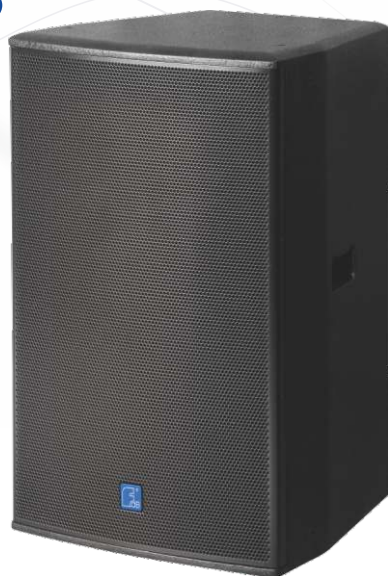

pro audio

KRseries KR15 II

Two-way Loudspeaker System

The KR15 II is a two-way full-range loudspeaker designed for KTV rooms. Fitted with one 15" woofer and one 1" exit compression driver coupled to a rotatable 100°×70° horn.

KR15 II 是一款专门为KTV固定安装使用而设计的15"两分音全音域音箱。采用一只15"效率低音单元,一只1"喉口44芯高音驱动器配置70° × 100° 可旋转号角,箱体采用多层复合夹板,特殊环保喷涂制作。KR15 II 不仅具备极佳的歌唱表现力,而且在音乐听感方面也表现非凡。

FEATURES

- High quality plywood with special environmental protection paint
- Rotatable 100° × 70° horn;
- More full sub with back vent design
- Flexible mounting options
- Good used for KTV and entertainment venues

产品特点

- 高品质单元配置,多层复合夹板箱体
- 可旋转号角、多个吊挂点,满足不同安装需求
- 后倒相设计低音更加丰满

适用范围

- KTV等娱乐场所

CONFIGURATION

MODEL

FREQUENCY RESPONSE(-3dB)

FREQUENCY RESPONSE(-10dB)