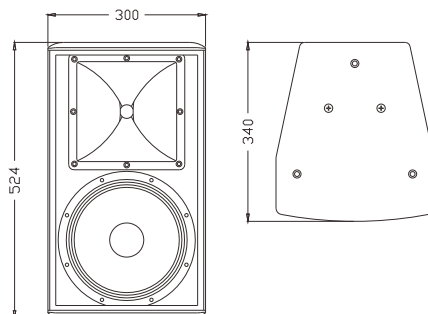

CONFIGURATION

MODEL

FREQUENCY RESPONSE(-3dB)

FREQUENCY RESPONSE(-10dB)

DRIVERS

RATED POWER

SENSITIVITY

MAXIMUM SPL

IMPEDANCE

DISPERSION(-6dB)

CROSSOVER FREQUENCIES

INPUT CONNECTORS

PACKAGE SIZE

NET WEIGHT

GROSS WEIGHT

KR10 II

55Hz-18kHz

50Hz-20kHz

1 × 10"(250mm)/2.5"voice coil LF

1 × 1"(25mm) / 1.7"voice coil HF

250W RMS,1000W peak

95dB 1watt/1 metre

119dB continuous,126dB peak

8 ohms nominal

100° × 70°

2.3kHz passive

2 × Speakon NL4

430mm × 390mm × 620mm

16 kg/pc

19 kg/pc