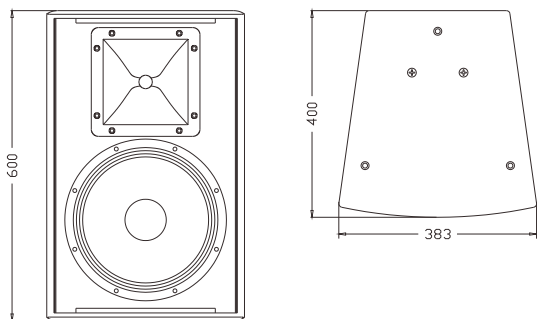

CONFIGURATION

FEATURES

- High quality plywood with special environmental protection paint
- Rotatable horn
- More full sub with back vented design
- Flexible mounting options
- Good used for KTV and entertainment venues

产品特征

- 高品质单元配置，多层复合夹板箱体
- 可旋转号角、多个吊挂点，满足不同安装需求
- 后倒相设计低音更加丰满

适用范围

- KTV等娱乐场所