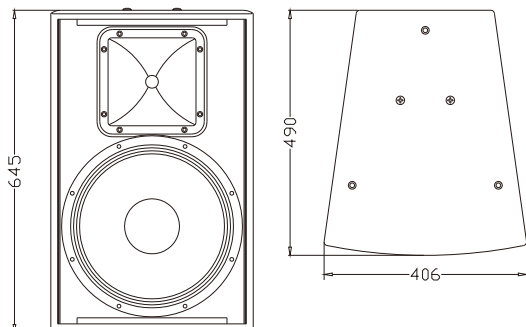

KHseries KH13

Two-way Loudspeaker System

The KH13 is a two-way full-range loudspeaker designed for KTV rooms, made of high quality plywood, back vented design. Fitted with one 13" woofer and one 1" exit compression driver coupled to a rotatable horn.

KH13是一款专门为KTV固定安装使用而设计的13"两分音全音域音箱。箱体采用经典的后倒相式设计，采用一只13"高效率低音单元，一只1"喉口44芯高音驱动器配置特别设计的可旋转号角，箱体采用多层复合夹板，水性漆喷涂。KH13不仅具备极佳的歌唱表现力，而且在音乐听感方面也表现非凡。

CONFIGURATION

FEATURES

- High quality plywood with special environmental protection paint
- Rotatable horn
- Flexible mounting options
- Good used for KTV and entertainment venues

产品特点

- 高品质单元配置，多层复合夹板箱体
- 可旋转号角、多个吊挂点，满足不同安装需求
- 后倒相设计低音更加丰满
- 超长品质保证期：品质与信心的保证

适用范围

- KTV等娱乐场所

MODEL
FREQUENCY RESPONSE(-3dB)
FREQUENCY RESPONSE(-10dB)
DRIVERS

RATED POWER
SENSITIVITY
MAXIMUM SPL
IMPEDANCE
DISPERSION(-6dB)
CROSSOVER FREQUENCIES
INPUT CONNECTORS
PACKAGE SIZE
NET WEIGHT
GROSS WEIGHT

KH13
 50Hz-16KHz
 45Hz-18KHz
 1×13"(350mm)/3"voice coil LF
 1×1"(25mm) / 1.7"voice coil HF
 400W RMS,1600W peak
 97dB 1watt/1 metre
 123dB continuous,129 dB peak
 8 ohms nominal
 100° x 70°
 2KHz passive
 2×Speakon NL4
 406mm×490mm×645mm
 27 kg/pc
 30 kg/pc