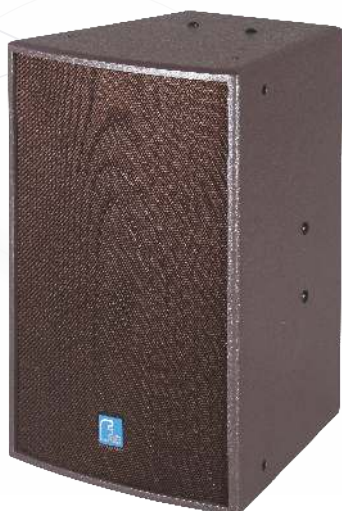

pro audio

KHseries KH12

Two-way Loudspeaker System

The KH12 is a two-way full-range loudspeaker designed for KTV rooms, made of high quality plywood, back vented design. Fitted with one 12" woofer and one 1" exit compression driver coupled to a rotatable horn.

KH12是一款专门为KTV固定安装使用而设计的12"两分音全音域音箱。箱体采用经典的后倒相式设计，采用一只12"高效率低音单元，一只1"喉口44芯高音驱动器配置特别设计的可旋转号角，箱体采用多层复合夹板，水性漆喷涂。KH12不仅具备极佳的歌唱表现力，而且在音乐听感方面也表现非凡。

FEATURES

- High quality plywood with special environmental protection paint
- Rotatable horn
- More full sub with back vented design
- Flexible mounting options
- Good used for KTV and entertainment venues

产品特征

- 高品质单元配置，多层复合夹板箱体
- 可旋转号角、多个吊挂点，满足不同安装需求
- 后倒相设计低音更加丰满
- 超长品质保证期：品质与信心的保证

适用范围

- KTV等娱乐场所

CONFIGURATION

FREQUENCY RESPONSE(-3dB)	45Hz-18kHz
FREQUENCY RESPONSE(-10dB)	40Hz-20kHz
DRIVERS	1×12"(300mm)/3"voice coil LF 1×1"(25mm) / 1.7"voice coil HF
RATED POWER	300W RMS,1200W peak
SENSITIVITY	97dB 1watt/1 metre
MAXIMUM SPL	122dB continuous,128dB peak
IMPEDANCE	8 ohms nominal
DISPERSION(-6dB)	100° x 70°
CROSSOVER FREQUENCIES	2KHz passive
INPUT CONNECTORS	2×Speakon NL4
PACKAGE SIZE	490mm×475mm×695mm
NET WEIGHT	22 kg/pc
GROSS WEIGHT	25 kg/pc