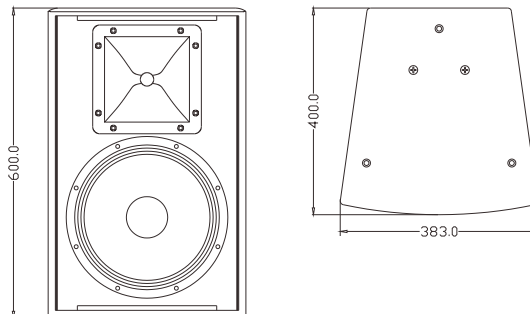

KH12是一款专门为KTV固定安装使用而设计的12"两分音全音域音箱。箱体采用经典的后倒相式设计，采用一只12"高效率低音单元，一只1"喉口44芯高音驱动器配置特别设计的可旋转号角，箱体采用多层复合夹板，水性漆喷涂。KH12不仅具备极佳的歌唱表现力，而且在音乐听感方面也表现非凡。

FEATURES

- High quality plywood with special environmental protection paint
- Rotatable horn
- More full sub with back vented design
- Flexible mounting options
- Good used for KTV and entertainment venues

产品特征

- 高品质单元配置，多层复合夹板箱体
- 可旋转号角、多个吊挂点，满足不同安装需求
- 后倒相设计低音更加丰满
- 超长品质保证期：品质与信心的保证

适用范围

- KTV等娱乐场所

CONFIGURATION

FREQUENCY RESPONSE(-3dB)	45Hz-18kHz
FREQUENCY RESPONSE(-10dB)	40Hz-20kHz
DRIVERS	1×12"(300mm)/3"voice coil LF 1×1"(25mm) / 1.7"voice coil HF
RATED POWER	300W RMS,1200W peak
SENSITIVITY	97dB 1watt/1 metre
MAXIMUM SPL	122dB continuous,128dB peak
IMPEDANCE	8 ohms nominal
DISPERSION(-6dB)	100° x 70°
CROSSOVER FREQUENCIES	2KHz passive
INPUT CONNECTORS	2×Speakon NL4
PACKAGE SIZE	490mm×475mm×695mm
NET WEIGHT	22 kg/pc
GROSS WEIGHT	25 kg/pc