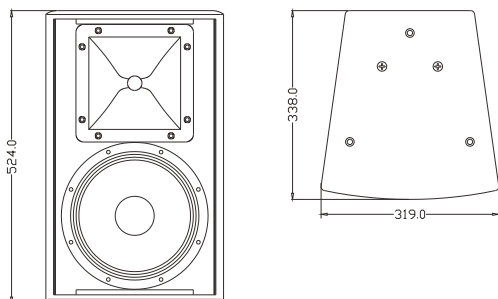

KHseries KH10

Two-way Loudspeaker System

The KH10 is a two-way full-range loudspeaker designed for KTV rooms, made of high quality plywood, back vented design. Fitted with one 10" woofer and one 1" exit compression driver coupled to a rotatable horn.

KH10是一款专门为KTV固定安装使用而设计的10"两分音全音域音箱。箱体采用经典的后倒相式设计，采用一只10"高效率低音单元，一只1"喉口44芯高音驱动器配置特别设计的可旋转号角，箱体采用多层复合夹板，水性漆喷涂。KH10不仅具备极佳的歌唱表现力，而且在音乐听感方面也表现非凡。

CONFIGURATION

FEATURES

- High quality plywood with special environmental protection paint
- More full sub with back vented design
- Rotatable horn
- Flexible mounting options
- Good used for KTV and entertainment venues

产品特征

- 高品质单元配置，多层复合夹板箱体
- 可旋转号角、多个吊挂点，满足不同安装需求
- 后倒相设计低音更加丰满
- 超长品质保证期：品质与信心的保证

适用范围

- KTV等娱乐场所

FREQUENCY RESPONSE(-3dB)	55Hz-18kHz
FREQUENCY RESPONSE(-10dB)	50Hz-20kHz
DRIVERS	1×10"(250mm)/2.5" voice coil LF 1×1"(25mm)/1.7" voice coil HF
RATED POWER	250W RMS, 1000W peak
SENSITIVITY	96dB 1watt/1 metre
MAXIMUM SPL	120dB continuous, 126dB peak
IMPEDANCE	8 ohms nominal
DISPERSION(-6dB)	100°×70°
CROSSOVER FREQUENCIES	2.2kHz passive
INPUT CONNECTORS	2×Speakon NL4
PACKAGE SIZE	428mm×410mm×619mm
NET WEIGHT	16 kg/pc
GROSS WEIGHT	18 kg/pc