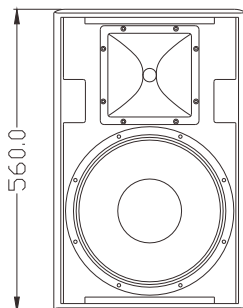

pro audio

KWseries KW112

Two-way Loudspeaker System

The KW112 is two speakers two way loudspeaker for KTV, one 12" woofer, one 1" exit HF driver with horn.

FEATURES

- High quality plywood with special environmental protection paint
- Two-way speaker for KTV
- One 12" woofer, one 1" driver
- Rotatable 80°×50° horn

KW112是一款12"二单元两分音全音域音箱。采用一只12"发泡边低音单元，一只1"喉口44芯高分子聚酯膜高音驱动器配置80°×50°可旋转号角，箱体采用多层复合夹板，水性环保喷涂制作。

CONFIGURATION

产品特征

- 高质量单元配置，高密度复合夹板箱体
- 标准吊挂装置
- 超长品质保证期：品质与信心的保证

适用范围

- 用于全音域扩声、卡拉OK系统
- 背景音乐，量贩式卡拉OK等

FREQUENCY RESPONSE(-3dB)	40Hz-18kHz
FREQUENCY RESPONSE(-10dB)	35Hz-20kHz
DRIVERS	1×12"(300mm)Woofer 1×1"(25mm) / 1.7"voice coil HF
RATED POWER	250W RMS,750W peak
SENSITIVITY	94dB 1watt/1 metre
MAXIMUM SPL	118 dB continuous,124 dB peak
IMPEDANCE	8 ohms nominal
DISPERSION(-6dB)	80° ×50°
CROSSOVER FREQUENCIES	1.9kHz passive
INPUT CONNECTORS	2× Speakon NL4
PACKAGE SIZE	475mm×455mm×660mm
NET WEIGHT	18 kg /pc
GROSS WEIGHT	20 kg/pc