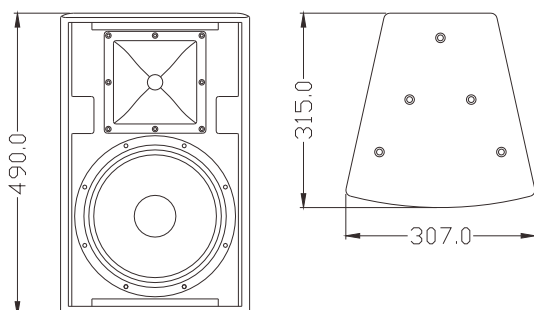

KWseries KW110

Two-way Loudspeaker System

The KW110 is two speakers two way loudspeaker for KTV, one 10" woofer, one 1" exit HF driver with horn.

KW110是一款10"二单元两分音全音域音箱。采用一只10"发泡边低音单元，一只1"喉口34芯钛膜高音驱动器配置90°×50°可旋转号角，箱体采用多层复合夹板，水性环保喷涂制作。

CONFIGURATION

FEATURES

- High quality plywood with special environmental protection paint
- Two-way speaker for KTV
- One 10" woofer, one 1" driver
- Rotatable 90°×50° horn

产品特征

- 高质量单元配置，高密度复合夹板箱体
- 标准吊挂装置
- 超长品质保证期：品质与信心的保证

适用范围

- 用于全音域扩声、卡拉OK系统
- 背景音乐，量贩式卡拉OK等

FREQUENCY RESPONSE(-3dB)	45Hz-20kHz
FREQUENCY RESPONSE(-10dB)	40Hz-20kHz
DRIVERS	1×10"(250mm)Woofer 1×1"(25mm) / 1.4"voice coil HF
RATED POWER	200W RMS,600W peak
SENSITIVITY	92dB 1watt/1 metre
MAXIMUM SPL	113 dB continuous,119 dB peak
IMPEDANCE	8 ohms nominal
DISPERSION(-6dB)	90° ×50°
CROSSOVER FREQUENCIES	1.5 kHz passive
INPUT CONNECTORS	2× Speakon NL4
PACKAGE SIZE	405mm×405mm×590mm
NET WEIGHT	14 kg/pc
GROSS WEIGHT	16 kg/pc