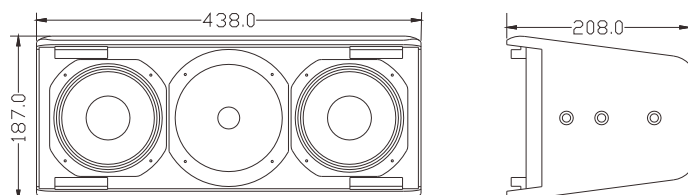

MINI series **MINI205**

Two-way Loudspeaker System

The MINI 205 is a two-way loudspeaker system with two 5" woofer and 1" exit compression driver coupled to a round 140°×140° wide dispersion horn.

MINI 205是一款双5"两分音箱。采用两只5"高效率低音单元,一只1"喉口25芯高分子聚脂膜高音驱动器配置140°×140°宽指向性号角,箱体采用多层复合夹板,水性环保喷涂制作。

CONFIGURATION

FEATURES

- High quality plywood with special environmental protection paint
- Round 140°×140° wide dispersion horn
- Multi-angle rigging bracket
- Used for conference room small clubs and luxury shops.

产品特点

- 高质量单元配置, 多层复合夹板箱体
- 多种吊挂点, 操作简易快捷
- 超长品质保证期: 品质与信心的保证

适用范围

- 用于语言会议系统、全频扩声
- 多功能厅、高级酒店会所
- 奢品店等

FREQUENCY RESPONSE(-3dB)	75Hz-18kHz
FREQUENCY RESPONSE(-10dB)	70Hz-20kHz
DRIVERS	2×5"(130mm)/1.5"voice coil LF 1×1"(25mm)/1"voice coil HF
RATED POWER	160W RMS,640W peak
SENSITIVITY	92dB 1watt/1 metre
MAXIMUM SPL	113dB continuous,119 dB peak
IMPEDANCE	8 ohms nominal
DISPERSION(-6dB)	140°×140°
CROSSOVER FREQUENCIES	2.2kHz passive
INPUT CONNECTORS	Terminal Clamp
PACKAGE SIZE	583mm×266mm×533mm(carton/pair)
NET WEIGHT	9 kg/pc
GROSS WEIGHT	19 kg/pair