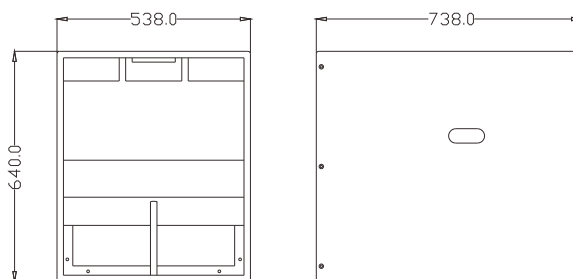

### CONFIGURATION

<b>FREQUENCY RESPONSE(-3dB)</b>	<b>35Hz-150Hz</b>
<b>DRIVERS</b>	<b>1× 18"(460mm)/4"voice coil LF</b>
<b>RATED POWER</b>	<b>600W RMS,2400W peak</b>
<b>SENSITIVITY</b>	<b>100dB 1watt/1 metre</b>
<b>MAXIMUM SPL</b>	<b>128dB continuous,134 dB peak</b>
<b>IMPEDANCE</b>	<b>8 ohms nominal</b>
<b>INPUT CONNECTORS</b>	<b>2× Speakon NL4</b>
<b>PACKAGE SIZE</b>	<b>835mm× 645mm× 750mm</b>
<b>NET WEIGHT</b>	<b>50 kg/pc</b>
<b>GROSS WEIGHT</b>	<b>56 kg/pc</b>