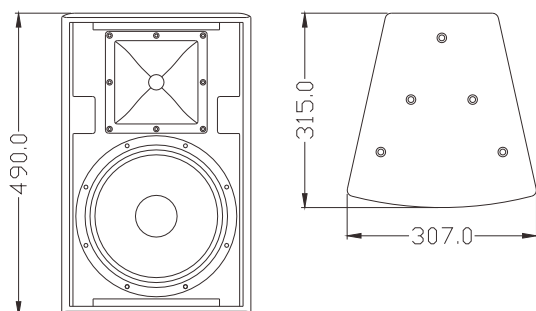

CONFIGURATION

FEATURES

- High quality plywood with special environmental protection paint
- Two-way speaker for KTV
- One 10" woofer, one 1" driver
- Rotatable 90°×50° horn

产品特征

- 高质量单元配置，高密度复合夹板箱体
- 标准吊挂装置
- 超长品质保证期：品质与信心的保证

适用范围

- 用于全音域扩声、卡拉OK系统
- 背景音乐，量贩式卡拉OK等