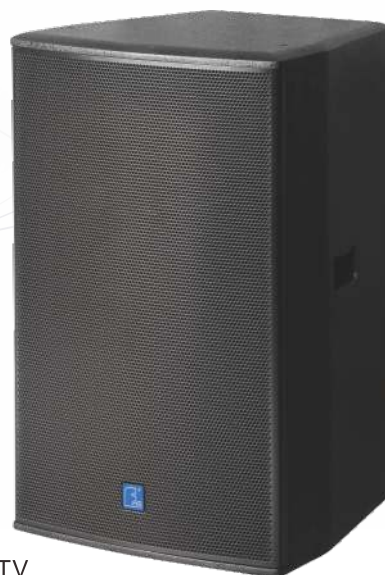

# KRseries KR15

## Two-way Loudspeaker System

The **KR15** is a two-way full-range loudspeaker designed for KTV rooms. Fitted with one 15" woofer and one 1" exit compression driver coupled to a rotatable 100°×70° horn.

KR15是一款专门为KTV固定安装使用而设计的15"两分音全音域音箱。采用一只15"效率低音单元,一只1"喉口44芯高音驱动器配置70°×100°可旋转号角,箱体采用多层复合夹板,特殊环保喷涂制作。KR15不仅具备极佳的歌唱表现力,而且在音乐听感方面也表现非凡。

### FEATURES

- High quality plywood with special environmental protection paint
- Rotatable 100° × 70° horn;
- More full sub with back vent design
- Flexible mounting options
- Good used for KTV and entertainment venues