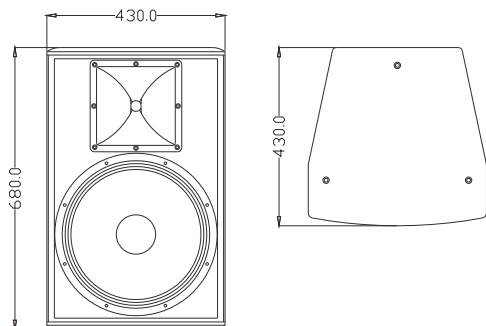

CONFIGURATION

FEATURES

- High quality plywood with special environmental protection paint
- Rotatable 100° × 70° horn;
- More full sub with back vent design
- Flexible mounting options
- Good used for KTV and entertainment venues

产品特征

- 高品质单元配置, 多层复合夹板箱体
- 可旋转号角、多个吊挂点, 满足不同安装需求
- 后倒相设计低音更加丰满
- 超长品质保证期: 品质与信心的保证

适用范围

- KTV等娱乐场所