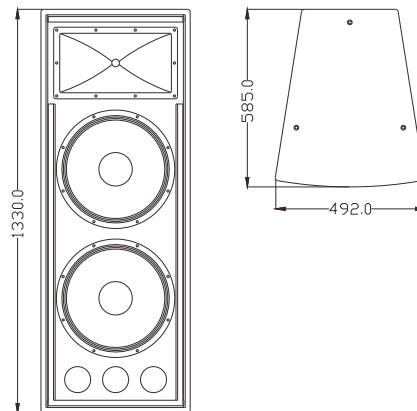

- 中高音灵敏度可调
- 优化单元配置，高强度复合板箱体，性价比极高
- 多吊挂点，操作简易快捷
- 超长品质保证期：品质与信心的保证

适用范围

- 用于全音域扩声、语言会议系统
- 多功能厅、高级酒店会所
- 小型室外扩声

CONFIGURATION

FREQUENCY RESPONSE(-3dB)	40Hz-20kHz
DRIVERS	2 × 15" (385mm) / 3" voice coil LF 1 × 1" (25mm) / 1.7" voice coil HF
RATED POWER	800W RMS, 3200W peak
SENSITIVITY	100dB 1watt/1 metre
MAXIMUM SPL	130 dB continuous, 136 dB peak
IMPEDANCE	4 ohms nominal
DISPERSION(-6dB)	100° × 50°
CROSSOVER FREQUENCIES	2.2 kHz passive
INPUT CONNECTORS	2 × Speakon NL4
PACKAGE SIZE	705mm × 615mm × 1460mm
NET WEIGHT	57 kg/pc
GROSS WEIGHT	69 kg/pc