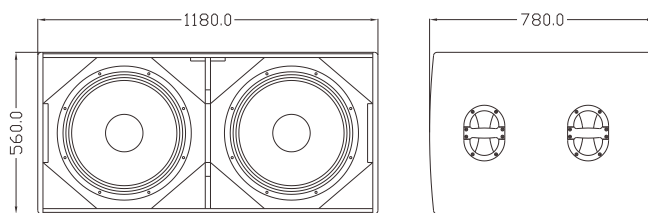

MODEL

FREQUENCY RESPONSE(-3dB)

DRIVERS

RATED POWER

SENSITIVITY

MAXIMUM SPL

IMPEDANCE

INPUT CONNECTORS

PACKAGE SIZE

NET WEIGHT

GROSS WEIGHT

U218S

35Hz-300Hz

2x18"(460mm)

4"voice coil LF

1200W(RMS),4800W peak

103dB 1watt/1meter

133dB continuous,139dB peak

4 ohms nominal

2×Speakon NL4

1272mmx872mmx658mm

82 kg/pc

90 kg/pc

U218SA

35Hz-300Hz

2x18"(460mm)

4"voice coil LF

1000W +1000W(RMS)

--

133dB continuous,139dB peak

--

INPUT TYPE:Balanced Differential line

1272mmx872mmx658mm

84 kg/pc

92 kg/pc